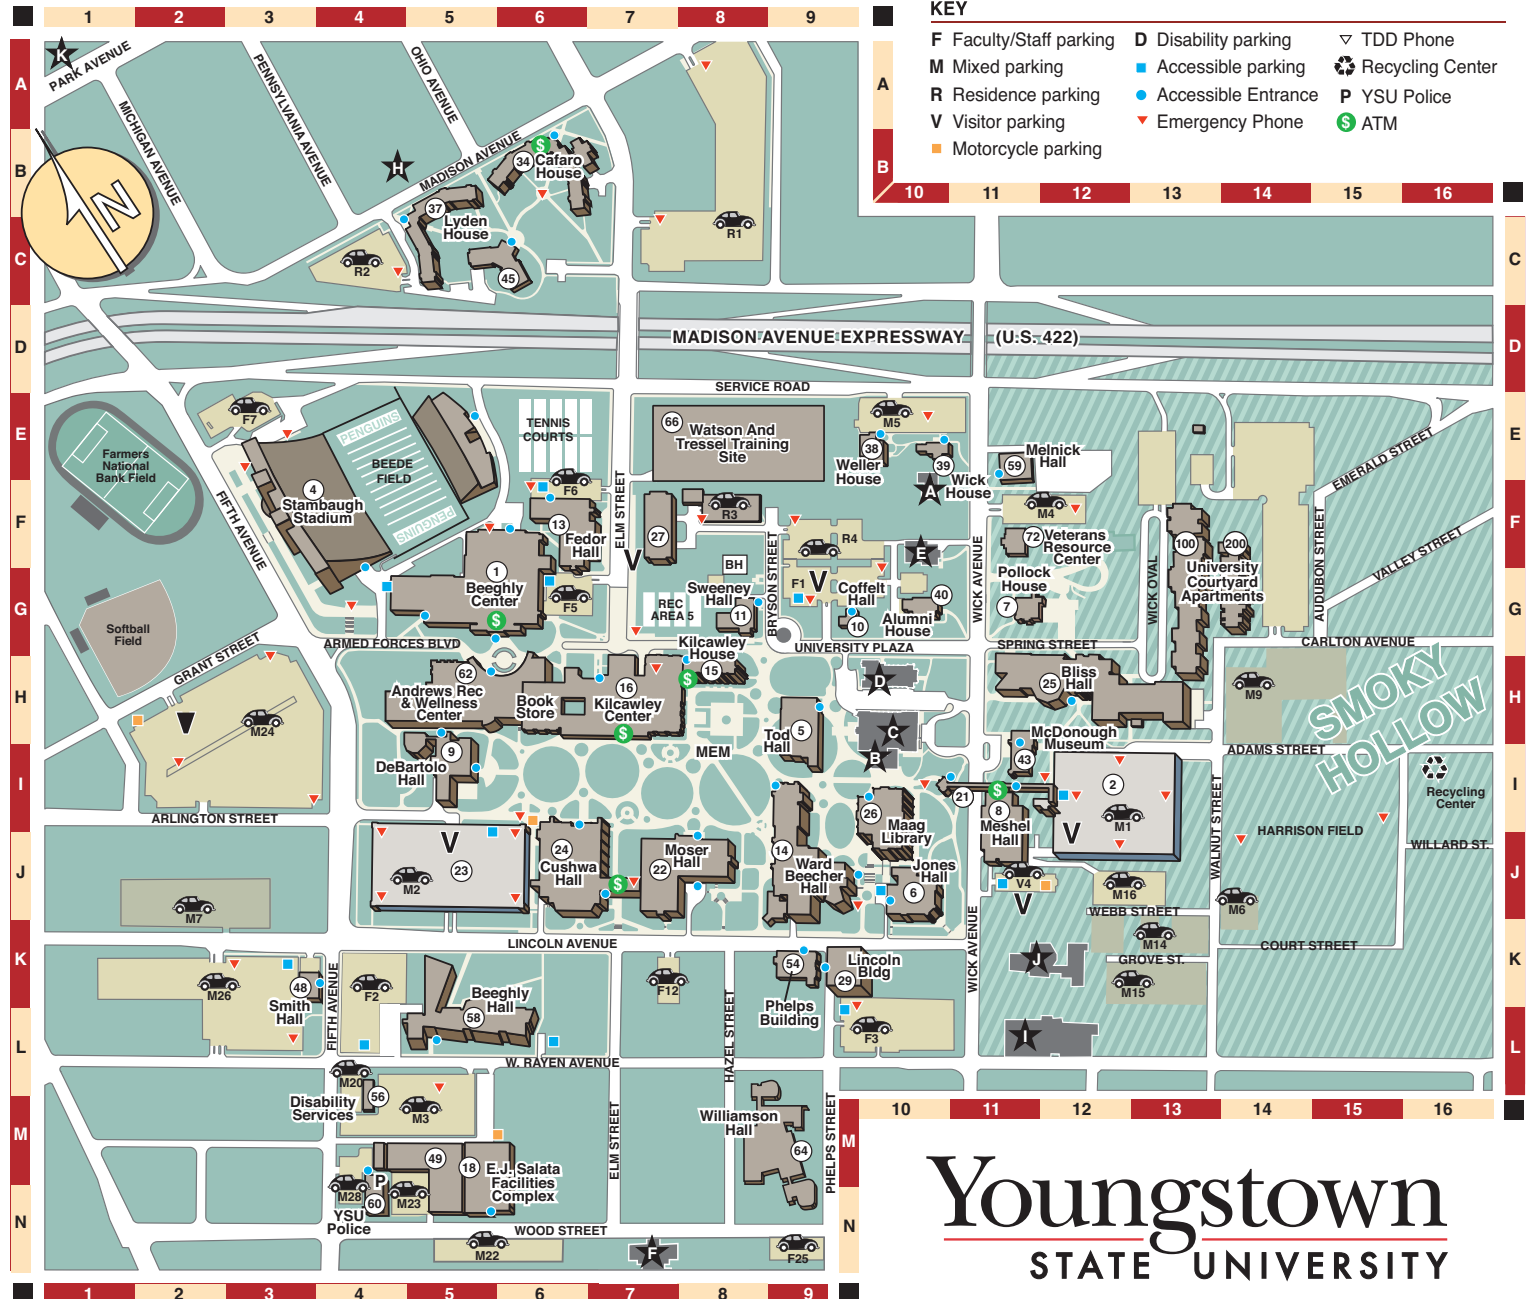

**University Buildings**

- MEM 9/11 Memorial 8H
- 40 Alumni House 10G
- 62 Andrews Student Recreation and Wellness Center 5H
- 1 Beeghly Center 5G
- 58 Beeghly Hall 5L
- 25 Bliss Hall 12H
- BH Buechner Hall 8F
- 34 Cafaro House 6B
- 27 Central Utility Building 7F
- 45 Christman Dining Commons 5C
- 60 Clingan-Waddell (YSU Police) 4N
- 10 Coffelt Hall 9G
- 24 Cushwa Hall 6J
- 9 DeBartolo Hall 5I
- 56 Disability Services 4L
- 18 E.J. Salata Facilities Complex 5M
- 13 Fedor Hall 6F
- 6 Jones Hall 10J
- 16 Kilcawley Center 7H
- 15 Kilcawley House 8H
- 29 Lincoln Building 10K
- 37 Lyden House 5B
- 2 M-1 Parking Deck 12I
- 23 M-2 Parking Deck 5J
- 26 Maag Library 10I
- 43 McDonough Museum of Art 11I
- 59 Melnick Hall 11E
- 8 Meshel Hall 11I
- 22 Moser Hall 7J
- 21 Pedestrian Bridge 11I
- 54 Phelps Building 9K
- 7 Pollock House 11G
- 48 Smith Hall 3K
- 4 Stambaugh Stadium 3F
- 11 Sweeney Hall 8G
- 5 Tod Hall 9H
- 100 University Courtyard Apartments 13F
- 200 University Courtyard Apartments 14F
- 72 Veterns Resource Center 11F
- 14 Ward Beecher Hall 9J
- 66 Watson And Tressel Training Site-WATTS 8E
- 38 Weller House 10E
- 49 Westinghouse Building 5M
- 39 Wick House 10E
- 64 Williamson Hall 9M

**Area Arts & Cultural Venues & Churches**

- A Arms Family Museum of Local History 10F
- B Beecher Center for Technology in the Arts 10I
- C Butler Institute of American Art 10H
- D Butler Institute – North Annex 10H
- E Holy Trinity Romanian Orthodox Church 10F
- F Museum of Industry and Labor 7N
- H Newman Center 4B
- I Public Library 11L
- J St. John's Episcopal Church 11K
- K Wick Park 1A

8.14

**Youngstown**  
STATE UNIVERSITY